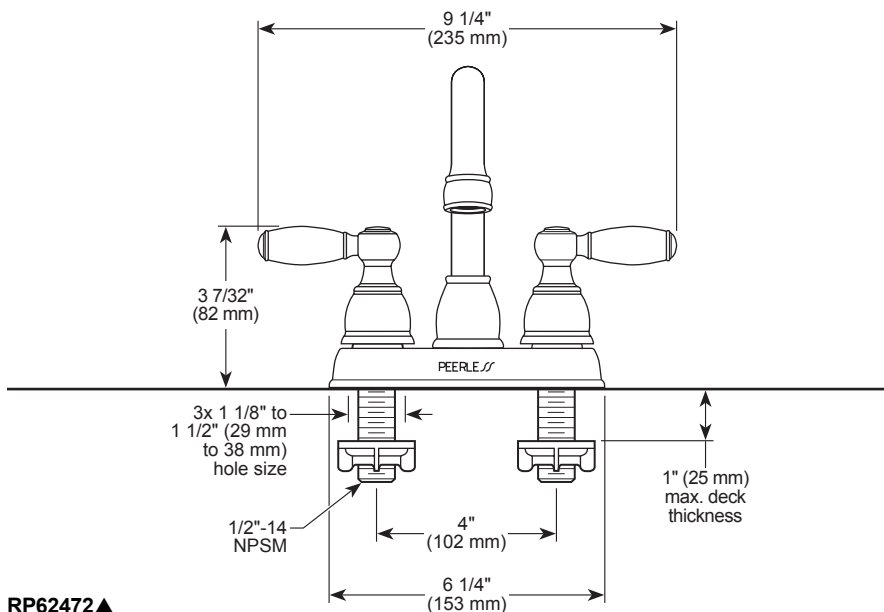

PEERLESS®

P299685LF▲
P299685LF-▲-W
P299685LF-▲-ECO-W

BATHROOM FAUCET

- Two Handle Centerset Deck Mount
- 4 Inch 3 Hole Sink Applications

STANDARD SPECIFICATIONS:

- Max flow rate: 1.2 gpm @ 60 psi, 4.5 L/min @ 414 kPa
- Three hole mount
- Hot and cold stems are interchangeable
- 1/4 turn handle stops
- Control mechanism is a rotating cylinder type with stainless steel plate and 90° rotation, with replaceable non-metallic seats
- Models have drain with pop-up type fitting with plated flange and stopper
- RP76691 thick deck mounting kit adds 1 1/4" (32 mm) to maximum deck thickness

WARRANTY:

- Parts and Finish - Lifetime limited warranty; or for commercial purchasers, 10 years for multi-family residential (apartments and condominiums) and 5 years for all other commercial uses, in each case from the date of purchase.

COMPLIES WITH:

- ASME A112.18.1 / CSA B125.1
- ASME A112.18.2 / CSA B125.2
- ♿ Indicates compliance to ICC/ANSI A117.1- Valve control only
- EPA WaterSense®

RP62472▲ Plastic Pop-Up

▲ Designate proper finish suffix