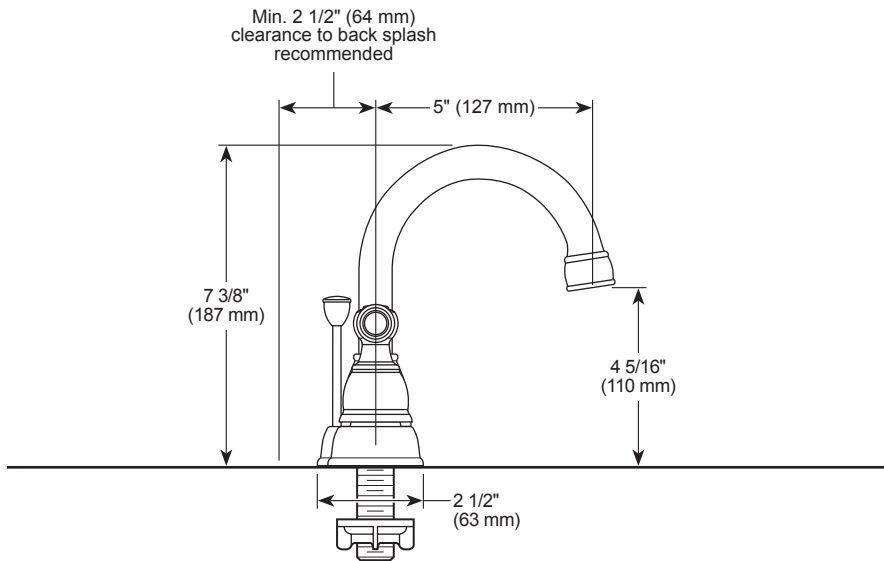

PEERLESS®

P299685LF▲
P299685LF-▲-W
P299685LF-▲-ECO-W

BATHROOM FAUCET

- Two Handle Centerset Deck Mount
- 4 Inch 3 Hole Sink Applications

STANDARD SPECIFICATIONS:

- Max flow rate: 1.2 gpm @ 60 psi, 4.5 L/min @ 414 kPa
- Three hole mount
- Hot and cold stems are interchangeable
- 1/4 turn handle stops
- Control mechanism is a rotating cylinder type with stainless steel plate and 90° rotation, with replaceable non-metallic seats
- Models have drain with pop-up type fitting with plated flange and stopper
- RP76691 thick deck mounting kit adds 1 1/4" (32 mm) to maximum deck thickness

WARRANTY:

- Parts and Finish - Lifetime limited warranty; or for commercial purchasers, 10 years for multi-family residential (apartments and condominiums) and 5 years for all other commercial uses, in each case from the date of purchase.

COMPLIES WITH:

- ASME A112.18.1 / CSA B125.1
- ASME A112.18.2 / CSA B125.2
- ♿ Indicates compliance to ICC/ANSI A117.1- Valve control only
- EPA WaterSense®

RP62472▲ Plastic Pop-Up

▲ Designate proper finish suffix