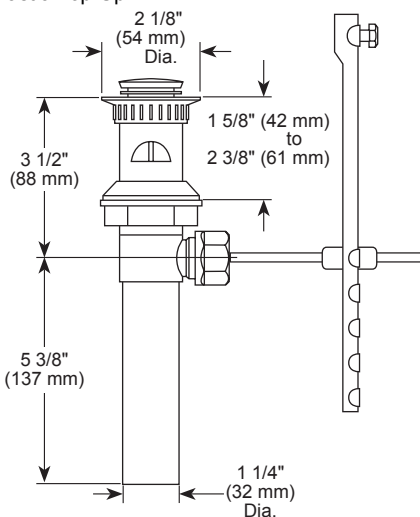

RP62472▲ Plastic Pop-Up

▲ Designate proper finish suffix